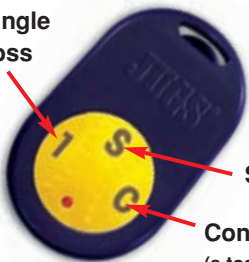

PRACTICE ACCESSORIES

Toss™ Machine for Baseball and Softball

(A0600)
\$259

- Automatically tosses a ball every 5 seconds. Get hundreds of swings in less than half an hour.
- Holds up to 14 baseballs or 10 softballs.
- Weighs just 13 lbs.
- No electricity needed for up to 8 hours of continuous use. Comes with internal rechargeable battery (charger included).
- **FREE** 24-page Toss™ Machine Drill Book and Throw-Down Home Plate.

Toss™ Machine with Remote for Baseball and Softball

(A0601)
\$299

- Same great features as the Toss™ Machine.
- Single or continuous tosses at the touch of a button.

Single Toss

Stop

Continuous Toss
(a toss every 5 seconds)

Turn to page 34 for information on JUGS Toss™ Package featuring JUGS Toss™ Machine.

5-Point Hitting Tee™

(A0410)

Hit the Ball Where It's Pitched!™

\$59

- Develops hand-eye coordination and a quick bat.
- Teaches correct hitting fundamentals.
- Teaches the hitter to use the whole field.
- Teaches correct contact points for inside, middle, and outside pitches.
- Patented Grip-n-Go™ handle for easy transport.
- **FREE** 20-page 5-Point Tee Drill Book.

Turn to page 35 for information on packages featuring the JUGS 5-Point Hitting Tee™.

Hitting Tee™

(A0400)

\$20

- Durable solid-rubber base.
- Heavy-duty steel reinforcement plate.
- Disassembles for easy storage.
- Fully adjustable extension tube.
- Patented Grip-n-Go™ handle for easy transport.
- Step-by-step instructions on the proper way to use the JUGS Hitting Tee™.